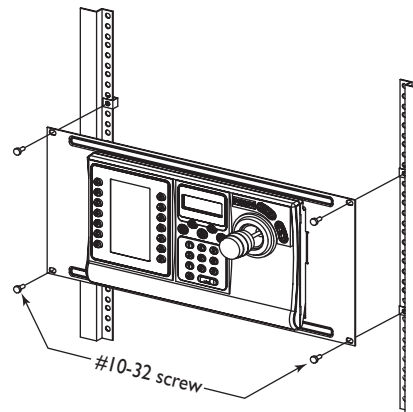

*Horizontal and Vertical Positions*

4. Plug the keyboard cord into the modular jack connection located at the back edge of the keyboard bottom.
5. Align the panel mounting holes with those on a rack at the desired mounting location. Secure the assembly with the four (4) 10-32 machine screws.

*Horizontal Position*

NOTE: If the rack does not have threaded mounting holes, clip the four (4) 10-32 captured nut fasteners over the corresponding mounting hole locations.

*Inclined Vertical Position*