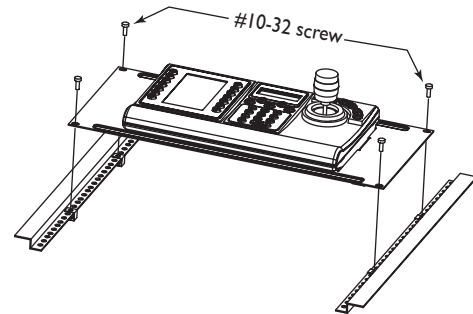

Horizontal Position