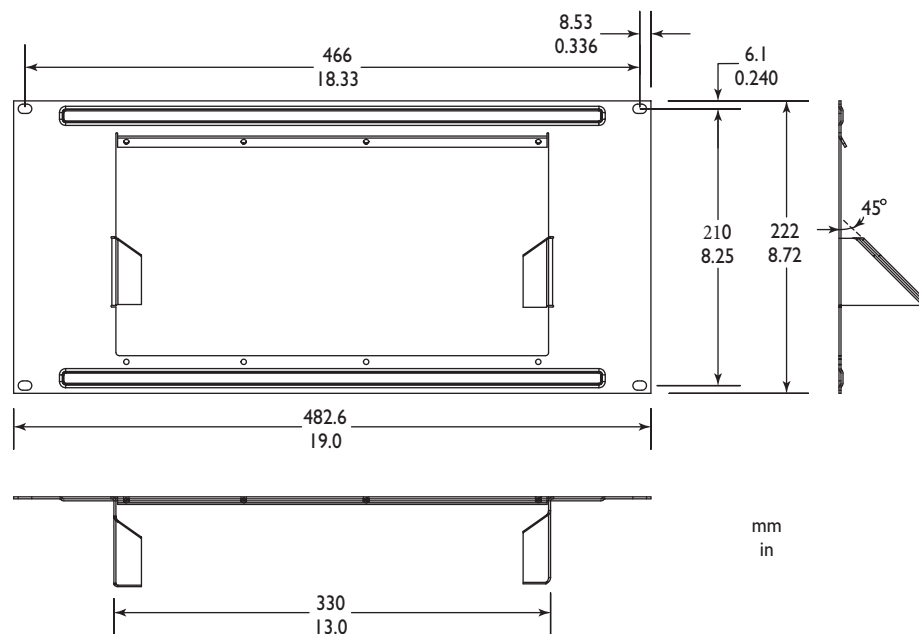

FOR RACK MOUNTING INTUIKEY SERIES KEYBOARDS (KBD-UNIVERSAL, KBD-DIGITAL, AND KBD-MUX)

1 UNPACKING

Check for the following items:

- Mounting Panel (1)
- Accessory Kit:
  - 6-18 x 7/8-inch thread forming screw (4)
  - #6 external tooth lockwasher (4)
  - 10-32 x 5/8-inch machine screw (4)
  - 10-32 capture nut fastener (4)

Tools Required (Not Included)

Small and medium sized Phillips screwdrivers.