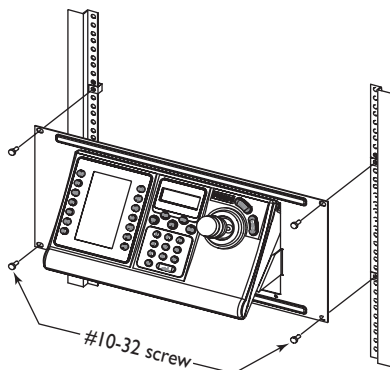

*Horizontal and Vertical Positions*

4. Plug the keyboard cord into the modular jack connection located at the back edge of the keyboard bottom.
5. Align the panel mounting holes with those on a rack at the desired mounting location. Secure the assembly with the four (4) 10-32 machine screws.

*Horizontal Position*

NOTE: If the rack does not have threaded mounting holes, clip the four (4) 10-32 captured nut fasteners over the corresponding mounting hole locations.

*Inclined Vertical Position*