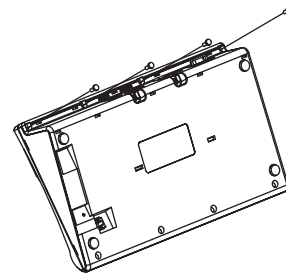

2 INSTALLATION

1. Remove the four (4) machine screws located along the back edge of the keyboard bottom as shown in the figure at right.
2. Position the mounting panel over the keyboard. Align the screw holes on the back edge of the keyboard bottom with the mounting holes corresponding to the desired keyboard orientation.
3. Attach the keyboard to the mounting panel with the four (4) 6-18 x 7/8-inch thread forming screws and lockwashers as shown in the respective figure.

Horizontal and Vertical Positions