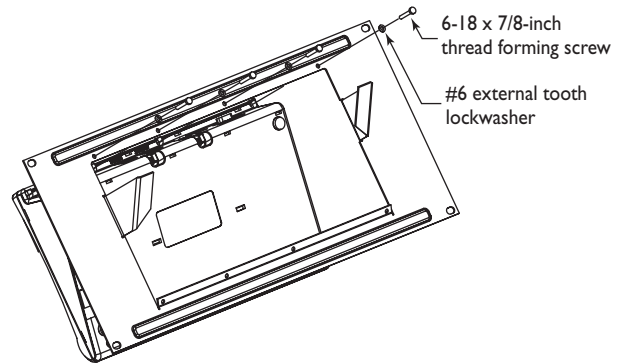

2 INSTALLATION

1. Remove the four (4) machine screws located along the back edge of the keyboard bottom as shown in the figure at right.
2. Position the mounting panel over the keyboard. Align the screw holes on the back edge of the keyboard bottom with the mounting holes corresponding to the desired keyboard orientation.
3. Attach the keyboard to the mounting panel with the four (4) 6-18 x 7/8-inch thread forming screws and lockwashers as shown in the respective figure.

Horizontal and Vertical Positions