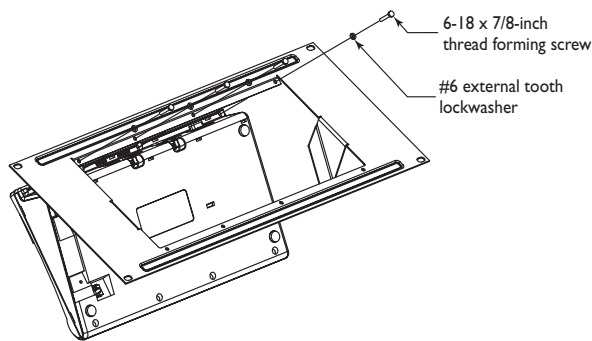

4. Plug the keyboard cord into the modular jack connection located at the back edge of the keyboard bottom.
5. Align the panel mounting holes with those on a rack at the desired mounting location. Secure the assembly with the four (4) 10-32 machine screws.